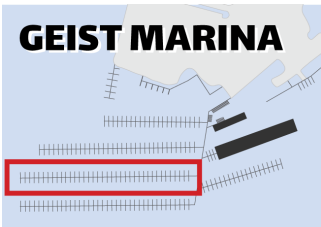

Odd numbered slips are 24 feet long. Even numbered slips are 20 feet long.

GEIST MARINA

DOCK C

SLIP KEY

Half Double Price	6000lbs V-hull
4000lbs V-hull	6600lbs V-hull
4400lbs V-hull	6000lbs Pontoon
4400lbs Pontoon	6600lbs Pontoon

Odd numbered slips are 24 feet long. Even numbered slips are 20 feet long.

GEIST MARINA

DOCK D

SLIP KEY

Half Double Price	6000lbs V-hull
4000lbs V-hull	6600lbs V-hull
4400lbs V-hull	6000lbs Pontoon
4400lbs Pontoon	6600lbs Pontoon

All slips are 20 feet long.

GEIST MARINA

DOCK E

SLIP KEY

Half Double Price	6000lbs V-hull
4000lbs V-hull	6600lbs V-hull
4400lbs V-hull	6000lbs Pontoon
4400lbs Pontoon	6600lbs Pontoon

Longer slips are 24 feet long (27-98). Shorter slips are 20 feet long (1-26).

GEIST MARINA

DOCK F

SLIP KEY

Half Double Price	6000lbs V-hull
4000lbs V-hull	6600lbs V-hull
4400lbs V-hull	6000lbs Pontoon
4400lbs Pontoon	6600lbs Pontoon

All slips are 24 feet long.

GEIST MARINA

DOCK

G