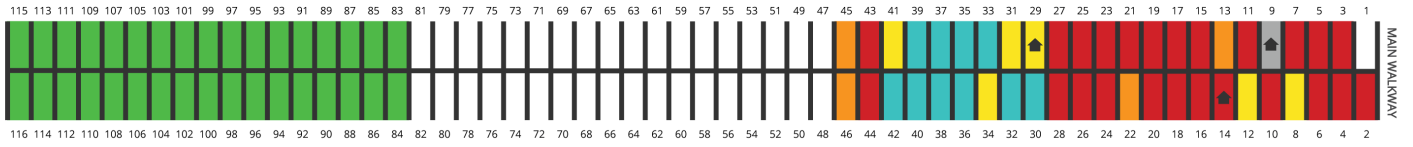

GEIST MARINA

DOCK

H

SLIP KEY

- Half Double Price
- 6000lbs V-hull
- 4000lbs V-hull
- 6600lbs V-hull
- 4400lbs V-hull
- 6000lbs Pontoon
- 4400lbs Pontoon
- 6600lbs Pontoon

All slips are 20 feet long.