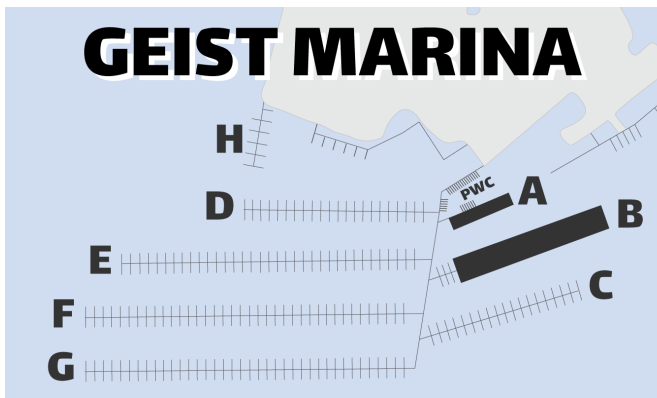

GEIST MARINA

9 DOCKS

566

TOTAL SLIPS