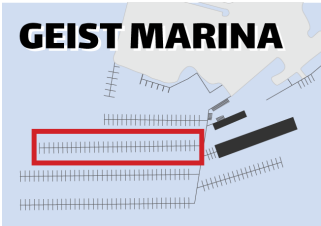

Odd numbered slips are 24 feet long. Even numbered slips are 20 feet long.

GEIST MARINA

DOCK C

SLIP KEY

Half Double Price	6000lbs V-hull
4000lbs V-hull	6600lbs V-hull
4400lbs V-hull	6000lbs Pontoon
4400lbs Pontoon	6600lbs Pontoon

Odd numbered slips are 24 feet long. Even numbered slips are 20 feet long.

GEIST MARINA

DOCK D

SLIP KEY

Half Double Price	6000lbs V-hull
4000lbs V-hull	6600lbs V-hull
4400lbs V-hull	6000lbs Pontoon
4400lbs Pontoon	6600lbs Pontoon

All slips are 20 feet long.

GEIST MARINA

DOCK E

SLIP KEY

Half Double Price	6000lbs V-hull
4000lbs V-hull	6600lbs V-hull
4400lbs V-hull	6000lbs Pontoon
4400lbs Pontoon	6600lbs Pontoon

Longer slips are 24 feet long (27-98). Shorter slips are 20 feet long (1-26).

GEIST MARINA

DOCK F

SLIP KEY

Half Double Price	6000lbs V-hull
4000lbs V-hull	6600lbs V-hull
4400lbs V-hull	6000lbs Pontoon
4400lbs Pontoon	6600lbs Pontoon

All slips are 24 feet long.

GEIST MARINA

DOCK

G