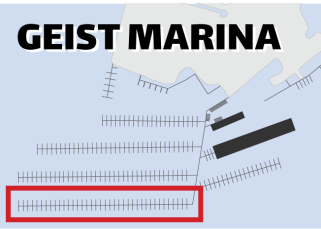

All slips are 20 feet long.

GEIST MARINA

DOCK E

SLIP KEY

Half Double Price	6000lbs V-hull
4000lbs V-hull	6600lbs V-hull
4400lbs V-hull	6000lbs Pontoon
4400lbs Pontoon	6600lbs Pontoon

Longer slips are 24 feet long (27-98). Shorter slips are 20 feet long (1-26).

GEIST MARINA

DOCK F

SLIP KEY

Half Double Price	6000lbs V-hull
4000lbs V-hull	6600lbs V-hull
4400lbs V-hull	6000lbs Pontoon
4400lbs Pontoon	6600lbs Pontoon

All slips are 24 feet long.

GEIST MARINA

DOCK

G

SLIP KEY

- Half Double Price
- 6000lbs V-hull
- 4000lbs V-hull
- 6600lbs V-hull
- 4400lbs V-hull
- 6000lbs Pontoon
- 4400lbs Pontoon
- 6600lbs Pontoon

All slips are 24 feet long.

GEIST MARINA

DOCK

H

SLIP KEY